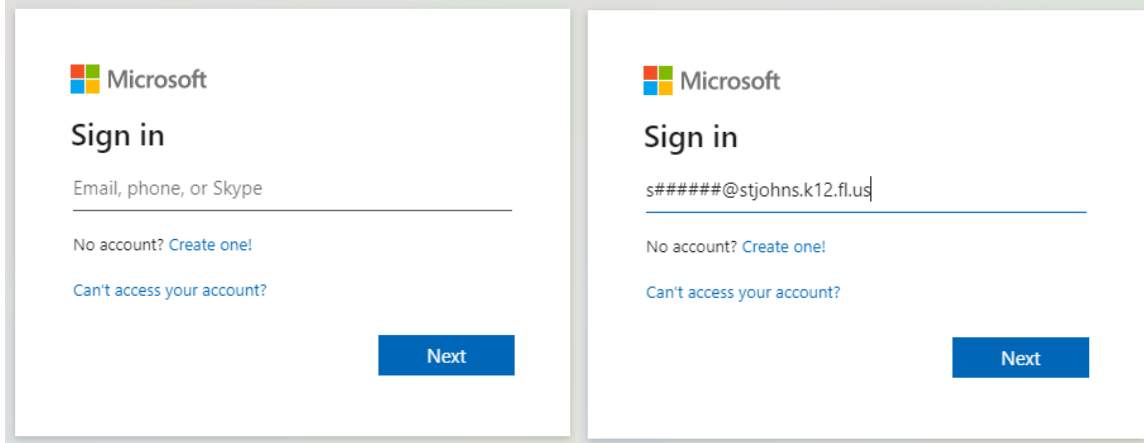

How to Login to Schoology - Student

To sign in to Schoology go to the icon on your laptop or school home page or visit <https://stjohnsschools.schoology.com/>

Sign in with your sNumber@stjohns.k12.fl.us