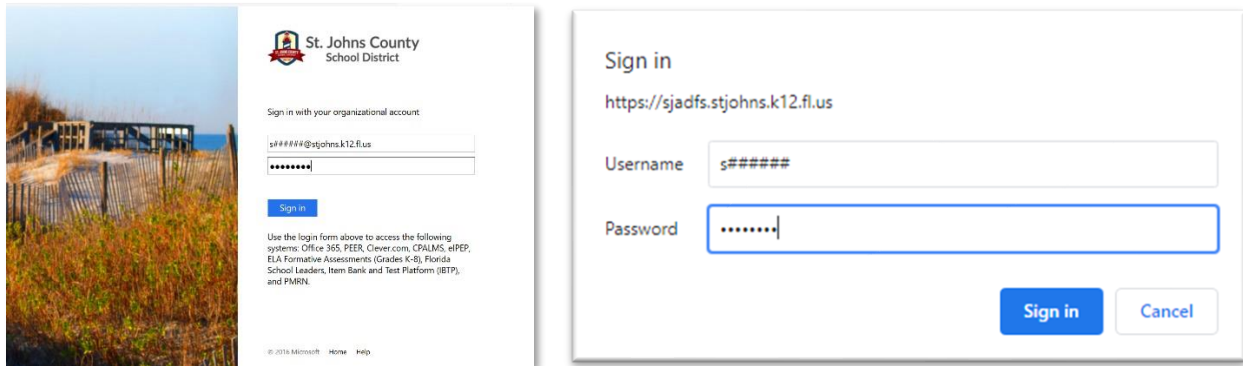

Use your Active Directory Information (sNumber and password) to sign in.